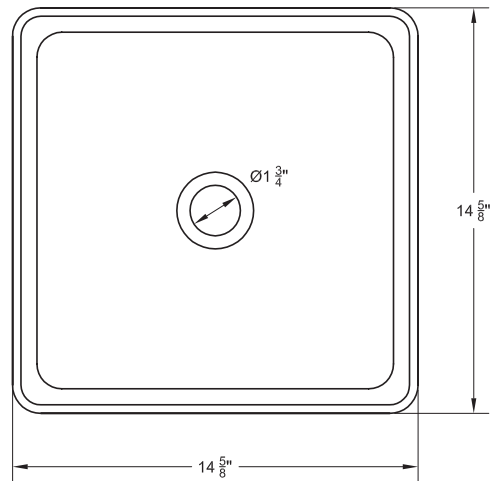

LISO

14 5/8" x 14 5/8" h 5 1/8"

Resin + Mineral fillers
+ Coating

5 YEARS
GUARANTEE

Resistant to hydrolisis

High Coating resistance.

SUPERIOR HARDNES
coating.

Anti-bacterial treatment

Consult installation
manual.

Technical specifications are subject to change without notice. Dimensional tolerances +/- 3/16"

TEXTURE	LB	INCHES
LISO	20	14 5/8" x 14 5/8" h 5 1/8"

STANDARD COLOURS

PURE WHITE