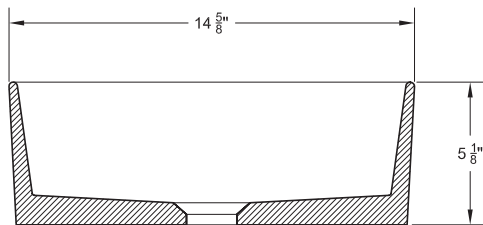

LISO

14 5/8" x 14 5/8" h 5 1/8"

Resin + Mineral fillers
+ Coating

5 YEARS
GUARANTEE

Resistant to hydrolisis

High Coating resistance.

SUPERIOR HARDNES
coating.

Anti-bacterial treatment

Consult installation
manual.

Technical specifications are subject to change without notice. Dimensional tolerances +/- 3/16"

TEXTURE	LB	INCHES
LISO	20	14 5/8" x 14 5/8" h 5 1/8"

STANDARD COLOURS

PURE WHITE