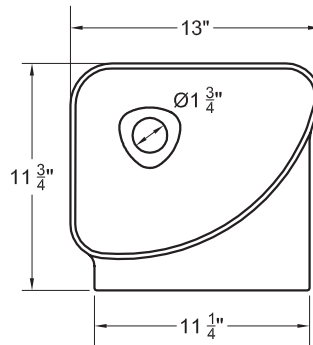

LISO
3" x 11 3/4" x 6"

<p>Resin + Mineral fillers + Coating</p>	<p>5 YEARS GUARANTEE</p>	<p>Resistant to hydrolysis</p>	<p>High Coating resistance.</p>
<p>SUPERIOR HARDNESS coating</p>	<p>Anti-bacterial treatment</p>	<p>Consult installation manual.</p>	

Technical specifications are subject to change without notice. Dimensional tolerances +/- 3/16"

TEXTURE	LB	INCHES
LISO	11	3" x 11 3/4" x 6"

STANDARD COLOURS

SPECIAL COLOURS

RAL

NCS

ACCESSORIES

WASTE COVER