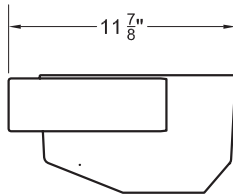

LISO
3" x 11 3/4" x 6"

<p>Resin + Mineral fillers + Coating</p>	<p>5 YEARS GUARANTEE</p>	<p>Resistant to hydrolysis</p>	<p>High Coating resistance.</p>
<p>SUPERIOR HARDNESS coating</p>	<p>Anti-bacterial treatment</p>	<p>Consult installation manual.</p>	

Technical specifications are subject to change without notice. Dimensional tolerances +/- 3/16"

TEXTURE	LB	INCHES
LISO	11	3" x 11 3/4" x 6"

STANDARD COLOURS

SPECIAL COLOURS

RAL

NCS

ACCESSORIES

WASTE COVER