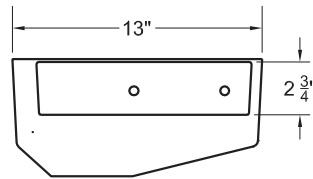

LISO
3" x 11 3/4" x 6"

<p>Resin + Mineral fillers + Coating</p>	<p>5 YEARS GUARANTEE</p>	<p>Resistant to hydrolysis</p>	<p>High Coating resistance.</p>
<p>SUPERIOR HARDNESS coating</p>	<p>Anti-bacterial treatment</p>	<p>Consult installation manual.</p>	

Technical specifications are subject to change without notice. Dimensional tolerances +/- 3/16"

TEXTURE	LB	INCHES
LISO	11	3" x 11 3/4" x 6"

STANDARD COLOURS

SPECIAL COLOURS

RAL

NCS

ACCESSORIES

WASTE COVER