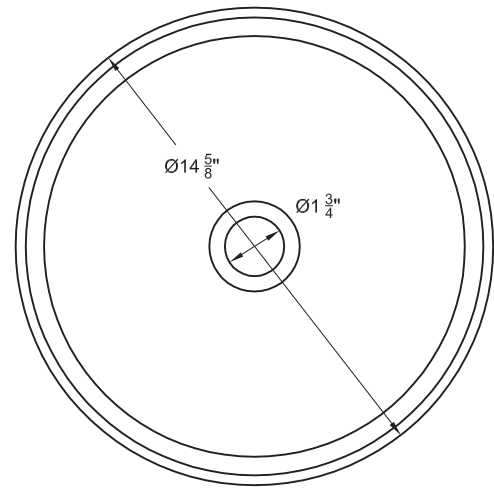

Resin + Mineral fillers + Coating	5 YEARS GUARANTEE	Resistant to hydrolisis	High Coating resistance.
SUPERIOR HARDNES coating.	Anti-bacterial treatment	Consult installation manual.	

Technical specifications are subject to change without notice. Dimensional tolerances +/- 3/16"

TEXTURE	LB	INCHES
LISO	15	Ø14 5/8" h5 1/8"