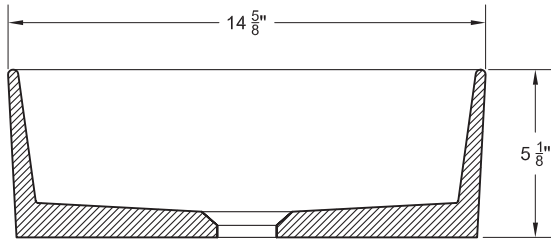

Resin + Mineral fillers + Coating	5 YEARS GUARANTEE	Resistant to hydrolisis	High Coating resistance.
SUPERIOR HARDNES coating.	Anti-bacterial treatment	Consult installation manual.	

Technical specifications are subject to change without notice. Dimensional tolerances +/- 3/16"

TEXTURE	LB	INCHES
LISO	15	Ø14 5/8" h5 1/8"