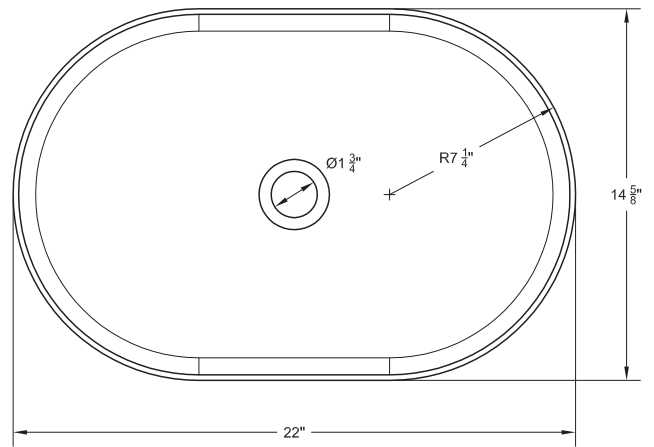

**LISO**  
22"x14 5/8" h 5 1/8"

<p>Resin + Mineral fillers + Coating</p>	<p>5 YEARS GUARANTEE</p>	<p>Resistant to hydrolisis</p>	<p>High Coating resistance.</p>
<p>SUPERIOR HARDNES coating.</p>	<p>Anti-bacterial treatment</p>	<p>Consult installation manual.</p>	

Technical specifications are subject to change without notice. Dimensional tolerances +/- 3/16"

TEXTURE	LB	INCHES
LISO	33	22"x14 5/8" h 5 1/8"

STANDARD COLOURS

PURE WHITE	CREMA	GREY	GREGE	SILK GREY	FANGO
MACCHIATO	TERRA	GRAFITE	ANTRACITE	BLACK	