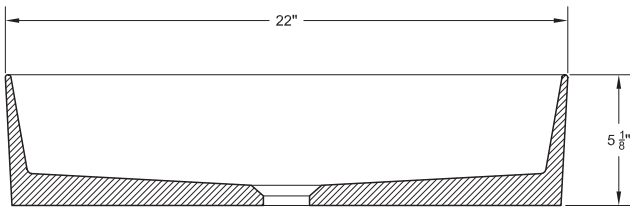

**LISO**  
22"x14 5/8" h 5 1/8"

<p>Resin + Mineral fillers + Coating</p>	<p>5 YEARS GUARANTEE</p>	<p>Resistant to hydrolisis</p>	<p>High Coating resistance.</p>
<p>SUPERIOR HARDNES coating.</p>	<p>Anti-bacterial treatment</p>	<p>Consult installation manual.</p>	

Technical specifications are subject to change without notice. Dimensional tolerances +/- 3/16"

TEXTURE	LB	INCHES
LISO	33	22"x14 5/8" h 5 1/8"

STANDARD COLOURS

PURE WHITE	CREMA	GREY	GREGE	SILK GREY	FANGO
MACCHIATO	TERRA	GRAFITE	ANTRACITE	BLACK	