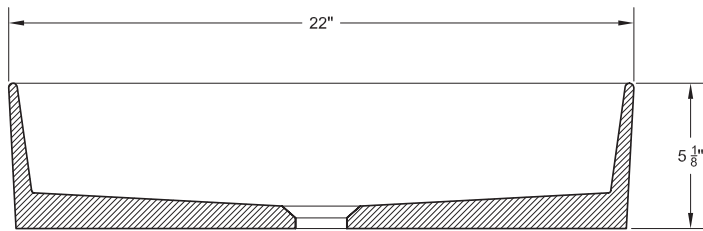

**LISO**  
22"x14 5/8" h 5 1/8"

<p>Resin + Mineral fillers + Coating</p>	<p>5 YEARS GUARANTEE</p>	<p>Resistant to hydrolisis</p>	<p>High Coating resistance.</p>
<p>SUPERIOR HARDNES coating.</p>	<p>Anti-bacterial treatment</p>	<p>Consult installation manual.</p>	

Technical specifications are subject to change without notice. Dimensional tolerances +/- 3/16"

TEXTURE	LB	INCHES
LISO	31	22"x14 5/8" h 5 1/8"

**STANDARD COLOURS**

PURE WHITE	CREMA	GREY	GREGE	SILK GREY	FANGO
MACCHIATO	TERRA	GRAFITE	ANTRACITE	BLACK	