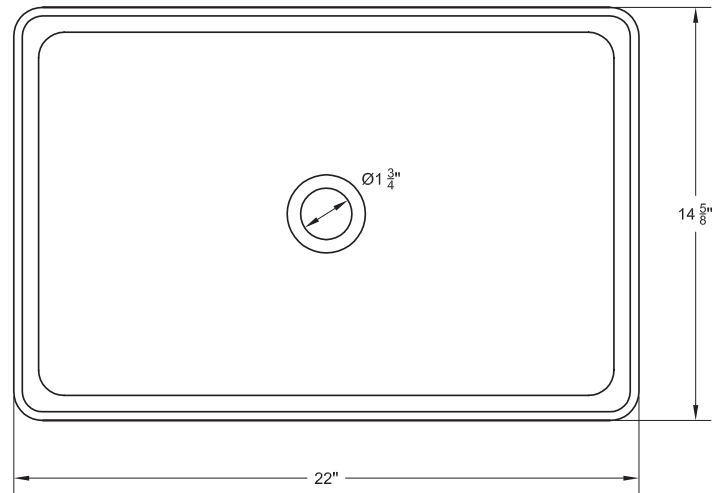

**LISO**  
22"x14 5/8" h 5 1/8"

<p>Resin + Mineral fillers + Coating</p>	<p>5 YEARS GUARANTEE</p>	<p>Resistant to hydrolisis</p>	<p>High Coating resistance.</p>
<p>SUPERIOR HARDNES coating.</p>	<p>Anti-bacterial treatment</p>	<p>Consult installation manual.</p>	

Technical specifications are subject to change without notice. Dimensional tolerances +/- 3/16"

TEXTURE	LB	INCHES
LISO	31	22"x14 5/8" h 5 1/8"

**STANDARD COLOURS**

PURE WHITE	CREMA	GREY	GREGE	SILK GREY	FANGO
MACCHIATO	TERRA	GRAFITE	ANTRACITE	BLACK	