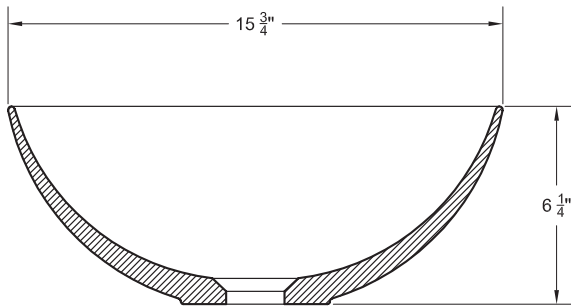

**LISO**  
Ø 15 ¾" h 6 ¼"

Resin + Mineral fillers + Coating

Resistant to hydrolisis

High Coating resistance.

SUPERIOR HARDNES coating.

Anti-bacterial treatment

Consult installation manual.

Technical specifications are subject to change without notice. Dimensional tolerances +/- 3/16"

TEXTURE	LB	INCHES
LISO	13	Ø15 ¾" h6 ¼"

STANDARD COLOURS

SPECIAL COLOURS

RAL

NCS

ACCESSORIES

DRAIN

POP-UP / LOCK DRAIN