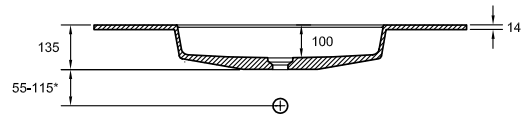

LISO
A 730-2000 | B 490-600

*Dimensions for Quare siphon

Technical specifications are subject to change without notice. Dimensional tolerances +/-5mm.

QUAREX
Resin + Mineral fillers
+ Coating

5
YEARS
GUARANTEE

Consult installation
manual.

| | 1 BASIN | | 2 BASINS | | 1 BASIN | | 2 BASINS | |
|------|----------------|------------------|----------------|------------------|----------------|------------------|----------------|------------------|
| | FOR FURNITURE | | | | FOR WALL | | | |
| | No faucet hole | With faucet hole | No faucet hole | With faucet hole | No faucet hole | With faucet hole | No faucet hole | With faucet hole |
| A | 730-2000 | 730-2000 | 1480-2000 | 1480-2000 | 770-2000 | 770-2000 | 1520-2000 | 1520-2000 |
| B | 490-600 | 490-600 | 490-600 | 490-600 | 490-600 | 490-600 | 490-600 | 490-600 |
| C | 50-160 | 50-160 | 50-160 | 50-160 | 50-160 | 50-160 | 50-160 | 50-160 |
| C' | 50-160 | 50-160 | 50-160 | 50-160 | 50-160 | 50-160 | 50-160 | 50-160 |
| C+C' | 100-210 | 100-210 | 100-210 | 100-210 | 100-210 | 100-210 | 100-210 | 100-210 |
| D | ≥50 | ≥50 | ≥50 | ≥50 | ≥70 | ≥70 | ≥70 | ≥70 |

Siphons for countertop, washbasins and basins

CHROME-PLATED BRASS SIPHON

Length 300 mm
Height 5-120 mm

BLACK BRASS SIPHON

Length 300 mm
Height 5-120 mm

Overflow

ONLY AVAILABLE FOR
CHROME-PLATED WASTES
Diameter 25 and 30 mm

BACKSPLASH

Supplied with silicone cartridge in the same colour as the countertop washbasin in standard and special colours. No RAL available.

Thickness 14 mm
Height 1-35 cm

TOWEL RACK

FAUCET HOLE AND OVERFLOW AVAILABLE
ON REQUEST WITH NO EXTRA COST