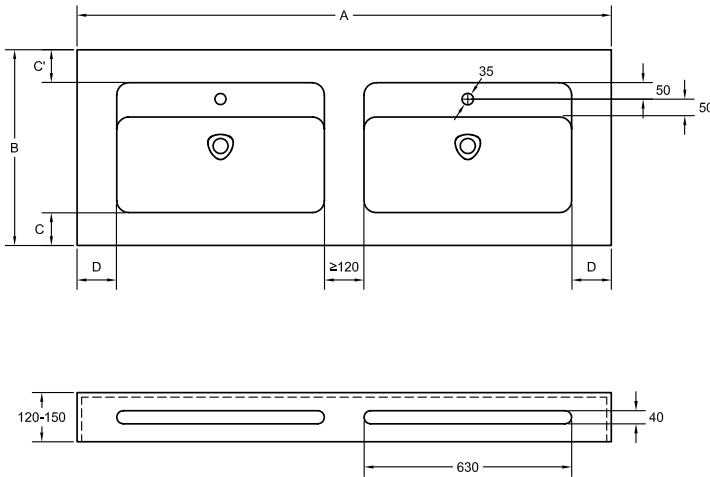

LISO
A 730-2000 | B 490-600

*Dimensions for Quare siphon

Technical specifications are subject to change without notice. Dimensional tolerances +/-5mm.

QUAREX
Resin + Mineral fillers
+ Coating

5
YEARS
GUARANTEE

Consult installation
manual.

| | 1 BASIN | | 2 BASINS | | 1 BASIN | | 2 BASINS | |
|------|----------------|------------------|----------------|------------------|----------------|------------------|----------------|------------------|
| | FOR FURNITURE | | | | FOR WALL | | | |
| | No faucet hole | With faucet hole | No faucet hole | With faucet hole | No faucet hole | With faucet hole | No faucet hole | With faucet hole |
| A | 730-2000 | 730-2000 | 1480-2000 | 1480-2000 | 770-2000 | 770-2000 | 1520-2000 | 1520-2000 |
| B | 490-600 | 490-600 | 490-600 | 490-600 | 490-600 | 490-600 | 490-600 | 490-600 |
| C | 50-160 | 50-160 | 50-160 | 50-160 | 50-160 | 50-160 | 50-160 | 50-160 |
| C' | 50-160 | 50-160 | 50-160 | 50-160 | 50-160 | 50-160 | 50-160 | 50-160 |
| C+C' | 100-210 | 100-210 | 100-210 | 100-210 | 100-210 | 100-210 | 100-210 | 100-210 |
| D | ≥50 | ≥50 | ≥50 | ≥50 | ≥70 | ≥70 | ≥70 | ≥70 |

Siphons for countertop, washbasins and basins

CHROME-PLATED BRASS SIPHON

Length 300 mm
Height 5-120 mm

BLACK BRASS SIPHON

Length 300 mm
Height 5-120 mm

Overflow

ONLY AVAILABLE FOR
CHROME-PLATED WASTES
Diameter 25 and 30 mm

BACKSPLASH

Supplied with silicone cartridge in the same colour as the countertop washbasin in standard and special colours. No RAL available.

Thickness 14 mm
Height 1-35 cm

TOWEL RACK

FAUCET HOLE AND OVERFLOW AVAILABLE
ON REQUEST WITH NO EXTRA COST