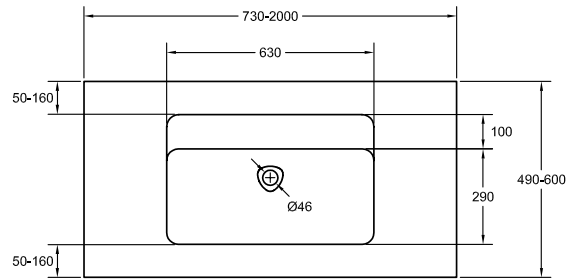

LISO
A 730-2000 | B 490-600

*Dimensions for Quare siphon

Technical specifications are subject to change without notice. Dimensional tolerances +/-5mm.

QUAREX
Resin + Mineral fillers
+ Coating

5
YEARS
GUARANTEE

Consult installation
manual.

| | 1 BASIN | | 2 BASINS | | 1 BASIN | | 2 BASINS | |
|------|----------------|------------------|----------------|------------------|----------------|------------------|----------------|------------------|
| | FOR FURNITURE | | | | FOR WALL | | | |
| | No faucet hole | With faucet hole | No faucet hole | With faucet hole | No faucet hole | With faucet hole | No faucet hole | With faucet hole |
| A | 730-2000 | 730-2000 | 1480-2000 | 1480-2000 | 770-2000 | 770-2000 | 1520-2000 | 1520-2000 |
| B | 490-600 | 490-600 | 490-600 | 490-600 | 490-600 | 490-600 | 490-600 | 490-600 |
| C | 50-160 | 50-160 | 50-160 | 50-160 | 50-160 | 50-160 | 50-160 | 50-160 |
| C' | 50-160 | 50-160 | 50-160 | 50-160 | 50-160 | 50-160 | 50-160 | 50-160 |
| C+C' | 100-210 | 100-210 | 100-210 | 100-210 | 100-210 | 100-210 | 100-210 | 100-210 |
| D | ≥50 | ≥50 | ≥50 | ≥50 | ≥70 | ≥70 | ≥70 | ≥70 |

Siphons for countertop, washbasins and basins

CHROME-PLATED BRASS SIPHON

Length 300 mm
Height 5-120 mm

BLACK BRASS SIPHON

Length 300 mm
Height 5-120 mm

Overflow

ONLY AVAILABLE FOR
CHROME-PLATED WASTES
Diameter 25 and 30 mm

BACKSPLASH

Supplied with silicone cartridge in the same colour as the countertop washbasin in standard and special colours. No RAL available.

Thickness 14 mm
Height 1-35 cm

TOWEL RACK

FAUCET HOLE AND OVERFLOW AVAILABLE
ON REQUEST WITH NO EXTRA COST