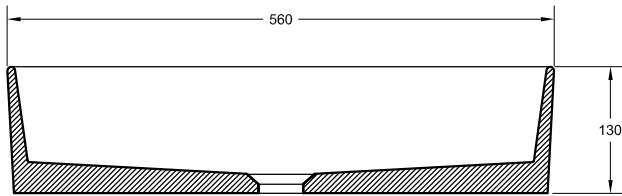

QUAREX Resin + Mineral fillers + Coating	5 YEARS GUARANTEE	Coating with excellent resistance to hydrolysis.	High coating UV resistant.
SUPERIOR HARDNESS coating (<0.01 mm according to UNE EN 14688; maximum allowed 0.1 mm).	Antibacterial treatment R<2 ISO 22196.	Consult installation manual.	

Technical specifications are subject to change without notice. Dimensional tolerances +/-5mm.

	Kg	mm
LISO	14	560x370 h130

STANDARD COLOURS

PURE WHITE	CREMA	GREY	GREGE	SILK GREY	FANGO
MACCHIATO	TERRA	GRAFITE	ANTRACITE	BLACK	

SPECIAL COLOURS

GOLD	FOSSIL	TERRACOTTA

RAL

213 RAL

NCS

1950 NCS

ACCESSORIES

WASTES

CHROME PLATED CLIC-CLAC / LOCK WASTE With chrome plated grid and overflow option.	COLOURED CLIC-CLAC / LOCK WASTE With brass waste cover, in colour.
CHROME-PLATED CLIC-CLAC / LOCK WASTE INCLUDED	
Siphons for countertop, washbasins and basins	
CHROME-PLATED BRASS SIPHON Length 300 mm Height 5-120 mm	BLACK BRASS SIPHON Length 300 mm Height 5-120 mm