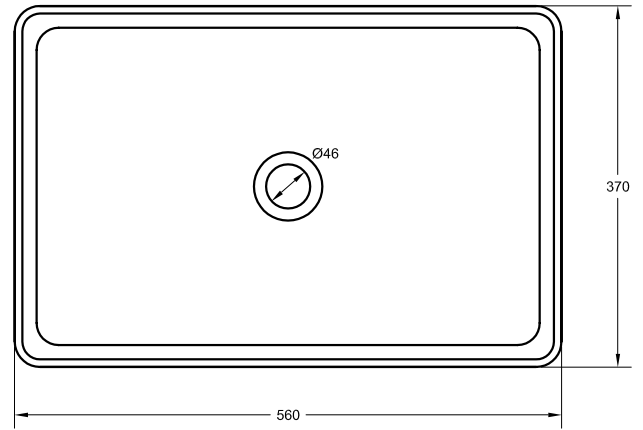

QUAREX Resin + Mineral fillers + Coating	5 YEARS GUARANTEE	Coating with excellent resistance to hydrolysis.	High coating UV resistant.
SUPERIOR HARDNESS coating (<0.01 mm according to UNE EN 14688; maximum allowed 0.1 mm).	Antibacterial treatment R<2 ISO 22196.	Consult installation manual.	

Technical specifications are subject to change without notice. Dimensional tolerances +/-5mm.

	Kg	mm
LISO	14	560x370 h130

STANDARD COLOURS

PURE WHITE	CREMA	GREY	GREGE	SILK GREY	FANGO
MACCHIATO	TERRA	GRAFITE	ANTRACITE	BLACK	

SPECIAL COLOURS

GOLD	FOSSIL	TERRACOTTA

RAL

213 RAL

NCS

1950 NCS

ACCESSORIES

WASTES

CHROME PLATED CLIC-CLAC / LOCK WASTE With chrome plated grid and overflow option.	COLOURED CLIC-CLAC / LOCK WASTE With brass waste cover, in colour.
CHROME-PLATED CLIC-CLAC / LOCK WASTE INCLUDED	
Siphons for countertop, washbasins and basins	
CHROME-PLATED BRASS SIPHON Length 300 mm Height 5-120 mm	BLACK BRASS SIPHON Length 300 mm Height 5-120 mm